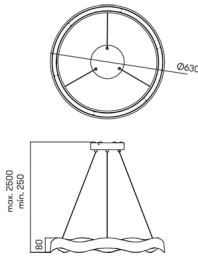

## Hello Ø600

### TECHNICAL FEATURES

IP20

Power (W) : 24.3W

Total power consumption of light (W) : 28.3W

Real lumens : 1341

Real lm/W : 47

Colour temperature : LED warm-white 2700K

Lens / reflector angle : FLOOD 87°